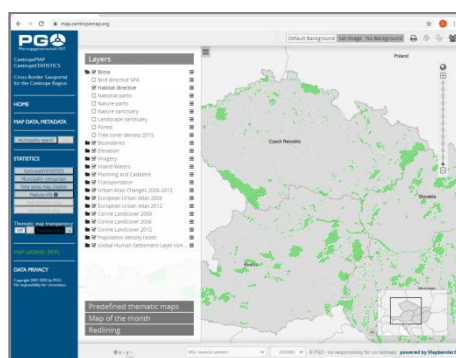

The Centrope region

The Centrope region consists of a number of adjacent counties and states along the borders between Austria, the Czech Republic, Hungary, and the Slovak Republic, comprising regions Jihomoravský, Jihočeský, Vysočina, Bratislavský, Trnavský, Győr-Moson-Sopron, Burgenland, Lower Austria, and Vienna. The two EU capital cities of Bratislava and Vienna, whose agglomerations are separated by a mere 50 kilometres, the cities of Brno and Győr, as regionally significant urban centres, as well as numerous other eminent and attractive cities, are the powerhouses of an economically and culturally expanding European region.

About CentropeMAP

CentropeMAP is a geoportal connecting the region by collecting web map services from

the partner countries. The services are brought together in a single map viewer and allow the user to experience a cross-border working area with dozens of data layers dealing with all topics which could be of interest for regional planners and similar professions. Layers are coming from the fields of biota, boundaries, elevation, imagery/base maps, inland waters, planning/cadastral, structure, and transportation.

CentropeSTATISTICS

CentropeSTATISTICS is the only available free web tool to visualise cross-border statistical data in its own connected geoportal allowing the user to influence the way of visualisation in multiple ways in the Centrope region. CentropeSTATISTICS can not only create maps, it also serves charts which are interactively created from the data in the cross-border database. For the Czech Republic, CentropeSTATISTICS does not only cover the Centrope county Jihomoravský, but also features data from the county Vysočina which also has a common border with Austria.