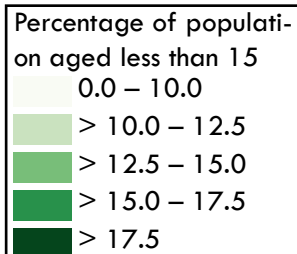

Population 2021 aged younger than 15 years

Percentage of total population

The Centrope region shows the highest percentages of young people (population younger than 15 years) in the areas around the cities České Budějovice, Brno and Bratislava as well as in the Lower Austrian district Amstetten.

Areas with a significantly small population younger than 15 years can be identified along the Lower Austrian borders towards the Czech Republic, Burgenland and the Hungarian part of the Centrope region.

However, the surroundings of the Austrian federal states' capitals in Centrope do not show a higher percentage of young people.